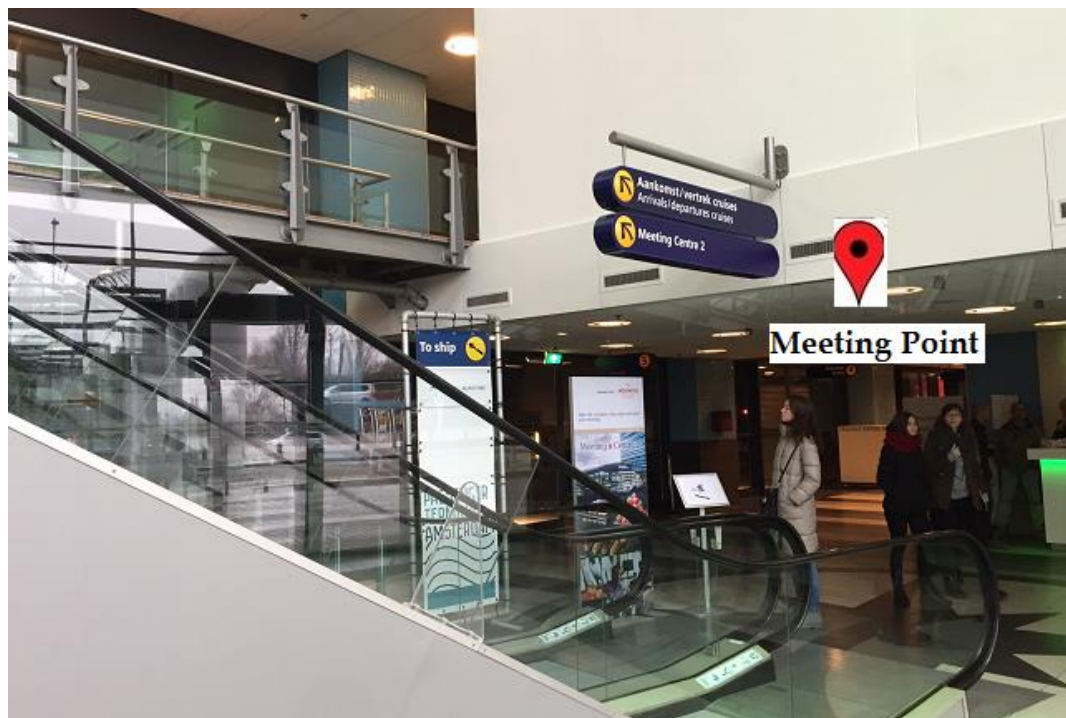

## Instructions for Disembarkation in Amsterdam Cruise Passenger Terminal

### Welcoming signs

Guide holds a sign with your name/ group name.

### Meeting Point in Amsterdam Passenger Terminal

Your tour meeting point is located in the cruise terminal building. Our guide is waiting you on the ground floor of the arrivals terminal next to the escalators. Meeting point is marked in red color on the following map.

**Cruise Passenger Terminal**